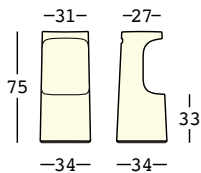

STRUTTURA/STRUCTURE

GROSS WEIGHT:

kg 6,1

PE - Polietilene/Polyethylene
colore base/basic colour

8294

98

KIT LUCE/LIGHT KIT

A4744 kit LED RGB a batteria per interni/esterni bluetooth
bluetooth RGB LED light kit with battery indoor/outdoor