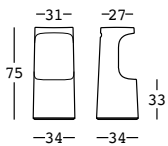

fura stool

design Form Us With Love

STRUTTURA/STRUCTURE

PE - Polietilene/Polyethylene
colore base/basic colour

6294

C2 L4 M9 87

GROSS WEIGHT:

kg 6,1

GROSS WEIGHT:

kg 6,1

PE - Polietilene/Polyethylene
colore base/basic colour

8294

98

KIT LUCE/LIGHT KIT

A4744 kit LED RGB a batteria per interni/esterni bluetooth
bluetooth RGB LED light kit with battery indoor/outdoor