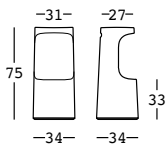

fura stool

design Form Us With Love

STRUTTURA/STRUCTURE

PE - Polietilene/Polyethylene
colore base/basic colour

6294

GROSS WEIGHT:

kg 6,1

ACCESSORIES:

Luce: bianca, colorata, a rotazione/
Light: white, coloured, rotating colours

Telecomando/Remote control

Base di ricarica con spina europea bipolare/
Charger with european bipolar plug

LUCE/LIGHT

GROSS WEIGHT: