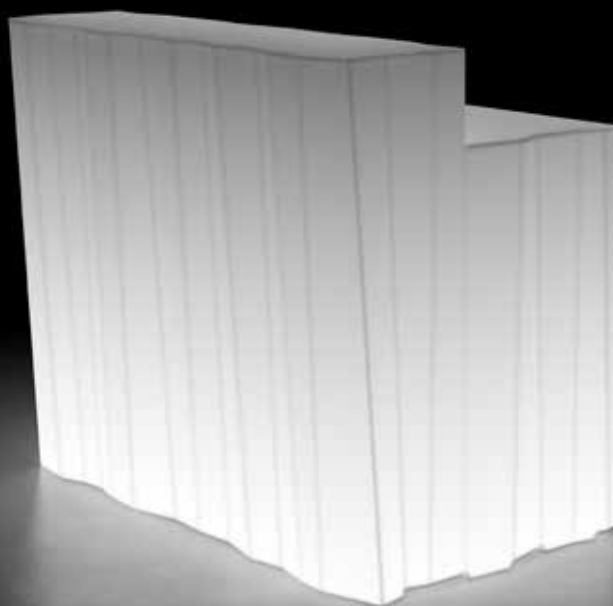

STRUTTURA/STRUCTURE

PE - Polietilene/Polyethylene
colore base/basic colour

8316

98

KIT LUCE/LIGHT KIT

GROSS WEIGHT:

kg 68

DETAILS: