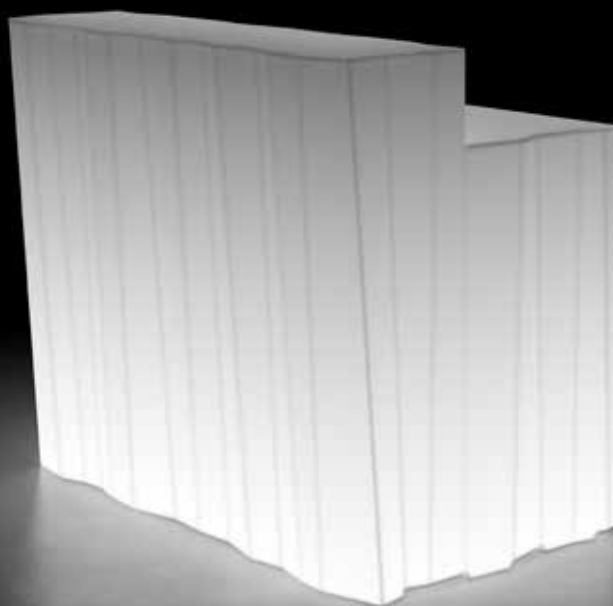

Kit sabbia essiccata/
Dried sand kit

frozen desk large light

design Matteo Ragni +
Maurizio Prina

STRUTTURA/STRUCTURE

GROSS WEIGHT:

kg 68

DETAILS:

Piedini regolabili/
Adjustable feet