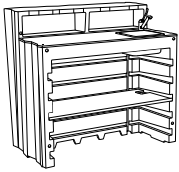

ACCESSORIES:

A4524

Piano/Top

A4527

Kit mensola/Shelf kit

A4614

Kit mensola/
Shelf kit (only Version 1,2)

A4409

Kit 4 ruote/4 wheels kit

A4656

Sistema di fissaggio a terra/
Fixing kit system

frozen desk versions

6320 frozen desk vers.1
8320 frozen desk light vers.1

GROSS WEIGHT:

kg 66,9

DETAILS: