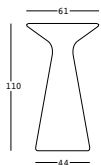

fade table structure

design Marco Gregori

STRUTTURA/STRUCTURE

PE - Polietilene/Polyethylene
colore base/basic colour

6458

GROSS WEIGHT:

kg 12,9

ACCESSORIES:

HPL
colore base/basic colour

DIMENSIONS:

GROSS WEIGHT:

A4463

Cm 59x1 h

Kg 4,9

A4464

Cm 59x1 h

Kg 4,6