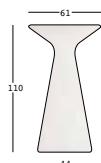

GROSS WEIGHT:

kg 13

ACCESSORIES:

A4668

Kit fissaggio a terra
Plust set 2/Ground
fixing kit Plust set 2

PE - Polietilene/Polyethylene
colore base/basic colour

.....

8458

U1

KIT LUCE/LIGHT KIT

.....

A4744 kit LED RGB a batteria per interni/esterni bluetooth
bluetooth RGB LED light kit with battery indoor/outdoor