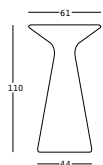

GROSS WEIGHT:

kg 13

ACCESSORIES:

A4668

Kit fissaggio a terra
Plust set 2/Ground
fixing kit Plust set 2

PE - Polietilene/Polyethylene
colore base/basic colour

8458

U1

KIT LUCE/LIGHT KIT

A4744 kit LED RGB a batteria per interni/esterni bluetooth
bluetooth RGB LED light kit with battery indoor/outdoor