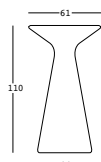

fade table

design Marco Gregori

STRUTTURA/STRUCTURE

PE - Polietilene/Polyethylene
colore base/basic colour

6457

GROSS WEIGHT:

kg 12,9

ACCESSORIES:

STRUTTURA/STRUCTURE

PE - Polietilene/Polyethylene
colore base/basic colour

8459

KIT LUCE/LIGHT KIT

GROSS WEIGHT:

kg 13

A4364 kit luce LED RGB a batteria con spina
RGB LED light kit with battery and plug

ACCESSORIES: