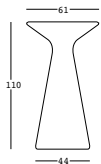

fade table

design Marco Gregori

STRUTTURA/STRUCTURE

PE - Polietilene/Polyethylene
colore base/basic colour

6457

GROSS WEIGHT:

kg 12,9

ACCESSORIES:

STRUTTURA/STRUCTURE

PE - Polietilene/Polyethylene
colore base/basic colour

8459

KIT LUCE/LIGHT KIT

GROSS WEIGHT:

kg 13

A4364 kit luce LED RGB a batteria con spina
RGB LED light kit with battery and plug

ACCESSORIES: