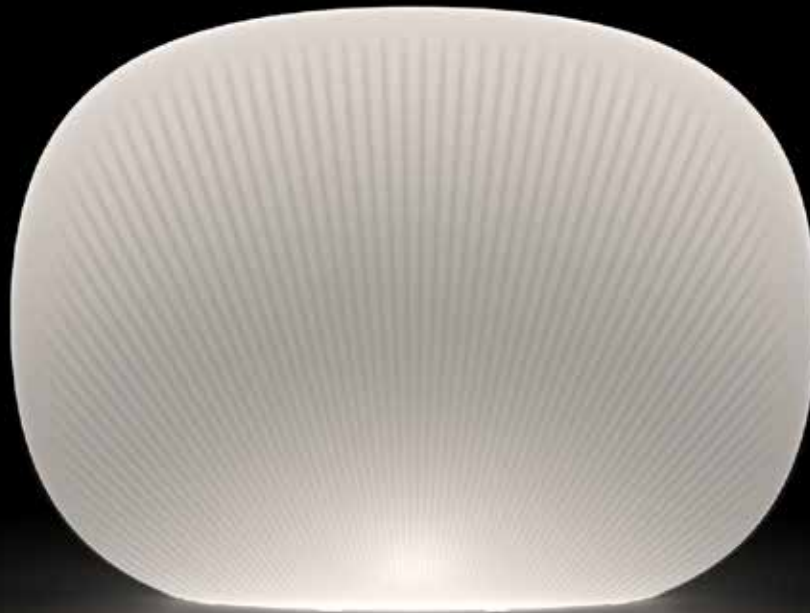

# fade shell

design Marco Gregori

# fade shell light

design Marco Gregori