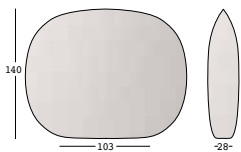

STRUTTURA/STRUCTURE

DETAILS:

**Necessita di 1 Kit Luce/
Needs 1 Light Kit**

PE - Polietilene/*Polyethylene*
colore base/basic colour

8493

KIT LUCE/LIGHT KIT

- **A4182** kit luce LED per esterni/*outdoor LED light kit*
- **A4688** kit luce LED naturale per esterni
  outdoor natural LED light kit
- **A4722** kit luce LED RGB per esterni con telecomando
  outdoor RGB LED light kit w/remote control
- **A4724** kit luce LED RGB per esterni
  Outdoor RGB LED light kit
- **A4307** kit luce LED RGB per interni/esterni con telec.
  Indoor/outdoor RGB LED light kit w/remote control
- **A4744** kit LED RGB a batteria per interni/esterni bluetooth
  bluetooth RGB LED light kit with battery indoor/outdoor