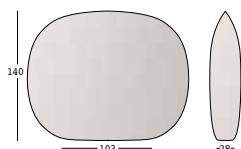

STRUTTURA/STRUCTURE

PE - Polietilene/Polyethylene
colore base/basic colour

8493

KIT LUCE/LIGHT KIT

GROSS WEIGHT:

kg 32,4

DETAILS:

Necessita di 1 Kit Luce/
Needs 1 Light Kit

ACCESSORIES:

A4668 (2 kit) Kit di
fissaggio a terra Plust
set 2/Ground fixing kit
Plust set 2

A4922 Kit luce senza lampadina indoor/
Indoor light kit without bulb

A4923 Kit luce senza lampadina outdoor/
Outdoor light kit without bulb

A4744 Kit LED RGB a batteria per interni-esterni bluetooth/
Bluetooth RGB LED light kit with battery indoor-outdoor