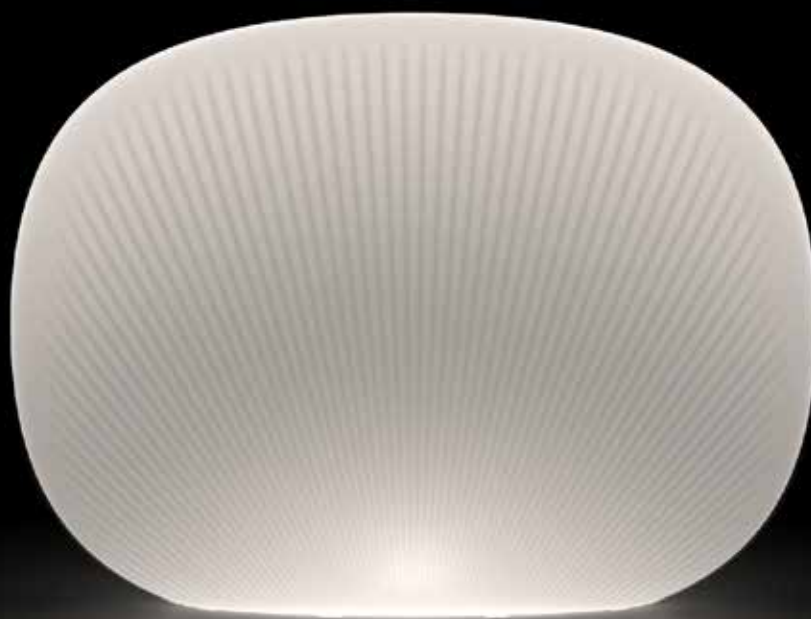

# fade shell

design Marco Gregori

# fade shell light

design Marco Gregori