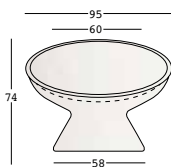

fade relax armchair

design Marco Gregori

STRUTTURA/STRUCTURE

PE - Polietilene/Polyethylene
colore base/basic colour

6455

GROSS WEIGHT:

kg 20,2

ACCESSORIES:

A4668

Kit fissaggio a terra
Plust set 2/Ground
fixing kit Plust set 2

A4461

Sistema di fissaggio a
terra/Fixing kit system

A4601

Kit sabbia essiccata/
Dried sand kit

fade relax armchair light

design Marco Gregori

STRUTTURA/STRUCTURE

PE - Polietilene/Polyethylene
colore base/basic colour

8455

U1

GROSS WEIGHT:

kg 20,4

ACCESSORIES:

A4668