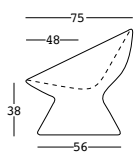

fade relax armchair

design Marco Gregori

STRUTTURA/STRUCTURE

PE - Polietilene/Polyethylene
colore base/basic colour

6455

GROSS WEIGHT:

kg 20,2

ACCESSORIES: