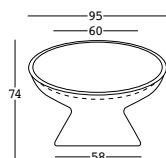

fade relax armchair

design Marco Gregori

STRUTTURA/STRUCTURE

PE - Polietilene/Polyethylene
colore base/basic colour

6455

GROSS WEIGHT:

kg 20,2

ACCESSORIES:

STRUTTURA/STRUCTURE

PE - Polietilene/Polyethylene
colore base/basic colour

8455

U1

GROSS WEIGHT:

kg 20,4

ACCESSORIES:

A4668