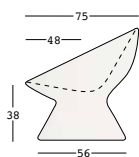

fade relax armchair

design Marco Gregori

STRUTTURA/STRUCTURE

PE - Polietilene/Polyethylene
colore base/basic colour

6455

GROSS WEIGHT:

kg 20,2

ACCESSORIES:

STRUTTURA/STRUCTURE

PE - Polietilene/Polyethylene
colore base/basic colour

8455

U1

GROSS WEIGHT:

kg 20,4

ACCESSORIES:

A4668