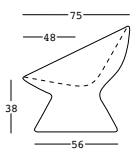

fade relax armchair

design Marco Gregori

STRUTTURA/STRUCTURE

PE - Polietilene/Polyethylene
colore base/basic colour

6455

GROSS WEIGHT:

kg 20,2

ACCESSORIES: