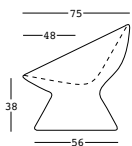

STRUTTURA/STRUCTURE

PE - Polietilene/Polyethylene
colore base/basic colour

8455

U1

GROSS WEIGHT:

kg 20,4

ACCESSORIES:

A4668