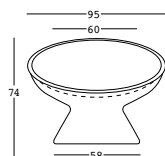

fade relax armchair

design Marco Gregori

STRUTTURA/STRUCTURE

PE - Polietilene/Polyethylene
colore base/basic colour

6455

GROSS WEIGHT:

kg 20,2

ACCESSORIES:

STRUTTURA/STRUCTURE

PE - Polietilene/Polyethylene
colore base/basic colour

8455

U1

GROSS WEIGHT:

kg 20,4

ACCESSORIES:

A4668