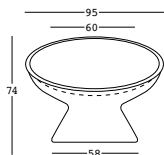

fade relax armchair

design Marco Gregori

STRUTTURA/STRUCTURE

PE - Polietilene/Polyethylene
colore base/basic colour

6455

GROSS WEIGHT:

kg 20,2

ACCESSORIES:

A4668

Kit fissaggio a terra
Plust set 2/Ground
fixing kit Plust set 2

A4461

Sistema di fissaggio a
terra/Fixing kit system

A4601

Kit sabbia essiccata/
Dried sand kit

fade relax armchair light

design Marco Gregori

STRUTTURA/STRUCTURE

PE - Polietilene/Polyethylene
colore base/basic colour

8455

U1

GROSS WEIGHT:

kg 20,4

ACCESSORIES:

A4668