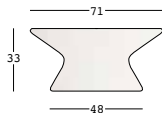

fade coffee table structure

design Marco Gregori

STRUTTURA/STRUCTURE

PE - Polietilene/Polyethylene
colore base/basic colour

6461

GROSS WEIGHT:

kg 7,9

ACCESSORIES:

STRUTTURA/STRUCTURE

PE - Polietilene/Polyethylene
colore base/basic colour

8462

U1

GROSS WEIGHT:

kg 8,1

ACCESSORIES:

A4668

fade coffee table structure top

PIANO/TOP

HPL
colore base/basic colour

DIMENSIONS:

GROSS WEIGHT:

A4490

Cm 69x1 h

Kg 6,2