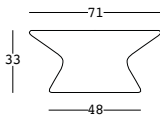

fade coffee table structure

design Marco Gregori

STRUTTURA/STRUCTURE

PE - Polietilene/Polyethylene
colore base/basic colour

6461

GROSS WEIGHT:

kg 7,9

ACCESSORIES:

fade coffee table structure top

PIANO/TOP

HPL
colore base/basic colour

DIMENSIONS:

GROSS WEIGHT:

A4490

Cm 69x1 h

Kg 6,2