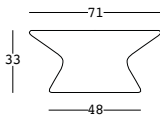

STRUTTURA/STRUCTURE

PE - Polietilene/Polyethylene
colore base/basic colour