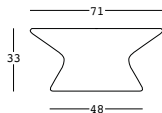

8462

U1

GROSS WEIGHT:

kg 8,1

ACCESSORIES:

A4668

Kit fissaggio a terra
Plust set 2/Ground
fixing kit Plust set 2

KIT LUCE/LIGHT KIT

- A4183 kit luce LED per interni/*indoor LED light kit*
- A4689 kit luce LED naturale per interni
  indoor natural LED light kit
- A4182 kit luce LED per esterni/*outdoor LED light kit*
- A4688 kit luce LED naturale per esterni
  outdoor natural LED light kit
- A4721 kit luce LED RGB per interni con telecomando
  indoor RGB LED light kit w/remote control
- A4723 kit luce LED RGB per interni
  Indoor RGB LED light kit
- A4722 kit luce LED RGB per esterni con telecomando
  outdoor RGB LED light kit w/remote control
- A4724 kit luce LED RGB per esterni
  Outdoor RGB LED light kit
- A4307 kit luce LED RGB per interni/esterni con telec.
  Indoor/outdoor RGB LED light kit w/remote control
- A4447 kit luce LED RGB per interni/esterni senza
  trasformatore con telec./*Indoor/outdoor RGB LED
  light kit without transformer w/remote control*
- A4364 kit luce LED RGB a batteria con spina
  RGB LED light kit with battery and plug