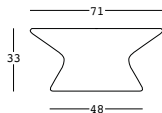

STRUTTURA/STRUCTURE

PE - Polietilene/Polyethylene
colore base/basic colour

8462

U1

GROSS WEIGHT:

kg 8,1

ACCESSORIES:

A4668

fade coffee table structure top

PIANO/TOP

HPL
colore base/basic colour

DIMENSIONS:

GROSS WEIGHT:

A4490

Cm 69x1 h

Kg 6,2