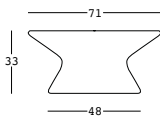

fade coffee table structure

design Marco Gregori

STRUTTURA/STRUCTURE

PE - Polietilene/Polyethylene
colore base/basic colour

6461

GROSS WEIGHT:

kg 7,9

ACCESSORIES:

fade coffee table structure top

PIANO/TOP

HPL
colore base/basic colour

DIMENSIONS:

GROSS WEIGHT:

A4490

Cm 69x1 h

Kg 6,2