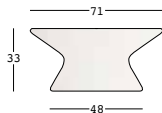

fade coffee table

design Marco Gregori

STRUTTURA/STRUCTURE

PE - Polietilene/Polyethylene
colore base/basic colour

6460

GROSS WEIGHT:

kg 7,9

ACCESSORIES:

STRUTTURA/STRUCTURE

PE - Polietilene/Polyethylene
colore base/basic colour

8463

U1

GROSS WEIGHT:

kg 8,1

ACCESSORIES:

A4668