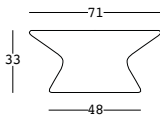

fade coffee table

design Marco Gregori

STRUTTURA/STRUCTURE

PE - Polietilene/Polyethylene
colore base/basic colour

6460

GROSS WEIGHT:

kg 7,9

ACCESSORIES:

STRUTTURA/STRUCTURE

PE - Polietilene/Polyethylene
colore base/basic colour

8463

U1

GROSS WEIGHT:

kg 8,1

ACCESSORIES:

A4668