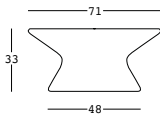

fade coffee table

design Marco Gregori

STRUTTURA/STRUCTURE

PE - Polietilene/Polyethylene
colore base/basic colour

.....

6460

GROSS WEIGHT:

kg 7,9

design Marco Gregori

STRUTTURA/STRUCTURE

PE - Polietilene/Polyethylene
colore base/basic colour

8463

U1

GROSS WEIGHT:

kg 8,1

ACCESSORIES: