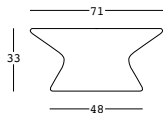

design Marco Gregori

STRUTTURA/STRUCTURE

PE - Polietilene/Polyethylene
colore base/basic colour

8463

U1

GROSS WEIGHT:

kg 8,1

ACCESSORIES: