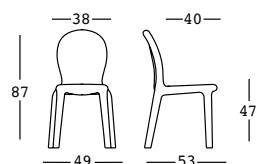

chloé chair

design Berenice

STRUTTURA/STRUCTURE

PE - Polietilene/Polyethylene
colore base/basic colour

6419

GROSS WEIGHT:

kg 7,9

DETAILS:

2 pcs. per imballo/
2 pcs. for pack