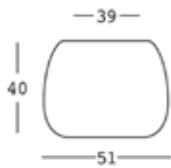

boom stool

design Marco Gregori

STRUTTURA/STRUCTURE

PE - Polietilene/*Polyethylene*
colore base/*basic colour*

6475

GROSS WEIGHT:

kg 6,16

boom stool light