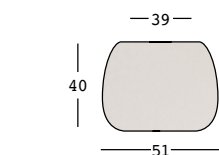

8475

U1

A4744 kit LED RGB a batteria per interni/esterni bluetooth
bluetooth RGB LED light kit with battery indoor/outdoor

GROSS WEIGHT:

kg 6,16

DETAILS:

**Necessita di 1 Kit Luce/
Needs 1 Light Kit**