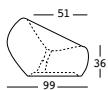

boom sofa

design Marco Gregori

STRUTTURA/STRUCTURE

PE - Polietilene/*Polyethylene*
colore base/*basic colour*

6478

GROSS WEIGHT:

kg 41

ACCESSORIES: