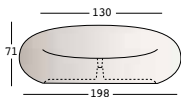

boom sofa

design Marco Gregori

STRUTTURA/STRUCTURE

PE - Polietilene/*Polyethylene*
colore base/*basic colour*

6478

GROSS WEIGHT:

kg 41

ACCESSORIES:

A4601

Kit sabbia essicata/
Dried sand kit

boom sofa light

design Marco Gregori

STRUTTURA/STRUCTURE

PE - Polietilene/Polyethylene
colore base/basic colour

KIT LUCE/LIGHT KIT

8478