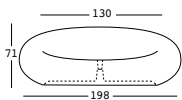

boom sofa

design Marco Gregori

STRUTTURA/STRUCTURE

PE - Polietilene/*Polyethylene*
colore base/*basic colour*

6478

GROSS WEIGHT:

kg 41

ACCESSORIES: