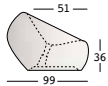

- A4182 kit luce LED per esterni/outdoor LED light kit
- A4688 kit luce LED naturale per esterni
  outdoor natural LED light kit
- A4722 kit luce LED RGB per esterni con telecomando
  outdoor RGB LED light kit w/remote control
- A4724 kit luce LED RGB per esterni
  Outdoor RGB LED light kit
- A4307 kit luce LED RGB per interni/esterni con telec.
  Indoor/outdoor RGB LED light kit w/remote control
- A4744 kit LED RGB a batteria per interni/esterni bluetooth
  bluetooth RGB LED light kit with battery indoor/outdoor

GROSS WEIGHT:

kg 41

DETAILS:

Necessita di 2 Kit Luce/
Needs 2 Light Kit