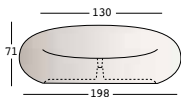

boom sofa light

design Marco Gregori

STRUTTURA/STRUCTURE

PE - Polietilene/Polyethylene
colore base/basic colour

KIT LUCE/LIGHT KIT

8478

U1

- A4182 kit luce LED per esterni/outdoor LED light kit
- A4688 kit luce LED naturale per esterni
outdoor natural LED light kit
- A4722 kit luce LED RGB per esterni con telecomando
outdoor RGB LED light kit w/remote control
- A4724 kit luce LED RGB per esterni
Outdoor RGB LED light kit
- A4307 kit luce LED RGB per interni/esterni con telec.
Indoor/outdoor RGB LED light kit w/remote control
- A4744 kit LED RGB a batteria per interni/esterni bluetooth
bluetooth RGB LED light kit with battery indoor/outdoor