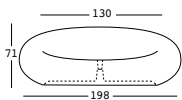

boom sofa

design Marco Gregori

STRUTTURA/STRUCTURE

PE - Polietilene/*Polyethylene*
colore base/*basic colour*

6478

ACCESSORIES:

A4601

Kit sabbia essicata/
Dried sand kit