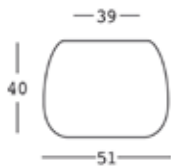

boom low stool

design Marco Gregori

STRUTTURA/STRUCTURE

PE - Polietilene/*Polyethylene*
colore base/basic colour

6475

GROSS WEIGHT:

kg 6,16

boom low stool light