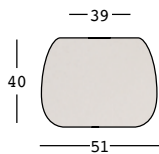

8475

U1

A4744 kit LED RGB a batteria per interni/esterni bluetooth
bluetooth RGB LED light kit with battery indoor/outdoor

GROSS WEIGHT:

kg 6,16

DETAILS:

Necessita di 1 Kit Luce/
Needs 1 Light Kit