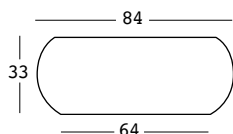

## GROSS WEIGHT:

kg 9,42

# boom coffee table structure top

**PIANO/TOP**

**VETRO TEMPERATO/TEMPERED GLASS**

**DIMENSIONS:**

**GROSS WEIGHT:**

indoor/outdoor

Cm 68x0,5 h

Kg 5,85