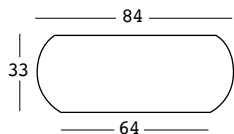

boom coffee table structure

design Marco Gregori

STRUTTURA/STRUCTURE

PE - Polietilene/*Polyethylene*
colore base/*basic colour*

6479

ACCESSORIES:

A4601

Kit sabbia essicata/
Dried sand kit