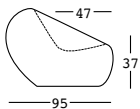

boom armchair

design Marco Gregori

STRUTTURA/STRUCTURE

PE - Polietilene/Polyethylene
colore base/basic colour

6474

GROSS WEIGHT:

kg 20

ACCESSORIES: