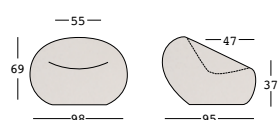

boom armchair

design Marco Gregori

STRUTTURA/STRUCTURE

PE - Polietilene/Polyethylene
colore base/basic colour

6474

GROSS WEIGHT:

kg 20

ACCESSORIES:

A4601

Kit sabbia essicata/
Dried sand kit

boom armchair light

design Marco Gregori

STRUTTURA/STRUCTURE

PE - Polietilene/Polyethylene
colore base/basic colour

KIT LUCE/LIGHT KIT

8474