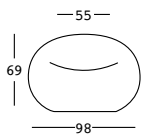

boom armchair

design Marco Gregori

STRUTTURA/STRUCTURE

PE - Polietilene/Polyethylene
colore base/basic colour

6474

GROSS WEIGHT:

kg 20

ACCESSORIES: