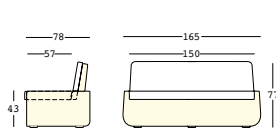

Tests carried out as per:

EN 16139:2013 + AC:2013

EN 1728:2012 + AC:2013

EN 1022:2005

bold sofa light

design Giulio Iacchetti

STRUTTURA/STRUCTURE PE - Polietilene/Polyethylene
colore base/basic colour

98

+ CUSCINO/CUSHION
tessuto/fabric

white

mink brown

heather grey

GROSS WEIGHT:
kg 46,5

DETAILS:

Completo di cuscino/
With cushion

ACCESSORIES: