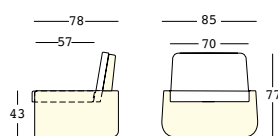

Tests carried out as per:
EN 16139:2013 + AC:2013
EN 1728:2012 + AC:2013
EN 1022:2005

A4601
Kit sabbia essiccata/
Dried sand kit

bold armchair light

design Giulio Iacchetti

STRUTTURA/STRUCTURE

PE - Polietilene/Polyethylene
colore base/basic colour