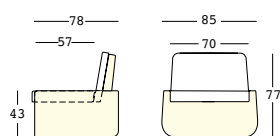

Tests carried out as per:
EN 16139:2013 + AC:2013
EN 1728:2012 + AC:2013
EN 1022:2005

A4601
Kit sabbia essiccata/
Dried sand kit

bold armchair light

design Giulio Iacchetti

STRUTTURA/STRUCTURE

PE - Polietilene/Polyethylene
colore base/basic colour