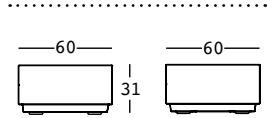

big cut table

design Matali Crasset

STRUTTURA/STRUCTURE

PE - Polietilene/Polyethylene
colore base/basic colour

6282

GROSS WEIGHT:

kg 9,5

DETAILS: