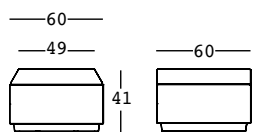

big cut pouf

design Matali Crasset

STRUTTURA/STRUCTURE

PE - Polietilene/Polyethylene
colore base/basic colour

6285

ecopelle/sky

L6 L9 M6

GROSS WEIGHT: