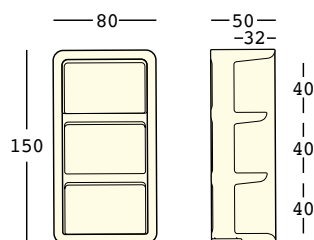

STRUTTURA/STRUCTURE

GROSS WEIGHT:

9289 kg 42,6

A4485 kg 2,5

DETAILS:

Piedini regolabili/
Adjustable feet

ACCESSORIES:

A4485

Kit 4 gambe/
4 legs kit

A4409

Kit 4 ruote/
4 wheels kit

PE - Polietilene/Polyethylene
colore base/basic colour

9289

98

GAMBE/LEGS
colore base/basic colour

A4485

98

KIT LUCE/LIGHT KIT

A4182 kit luce LED per esterni/outdoor LED light kit

A4688 kit luce LED naturale per esterni
outdoor natural LED light kit

A4722 kit luce LED RGB per esterni con telecomando
outdoor RGB LED light kit w/remot control

A4724 kit luce LED RGB per esterni
Outdoor RGB LED light kit

A4307 kit luce LED RGB per interni/esterni con telec.
Indoor/outdoor RGB LED light kit w/remote control

A4447 kit luce LED RGB per interni/esterni senza
trasformatore con telec./Indoor/outdoor RGB LED
light kit without transformer w/remote control