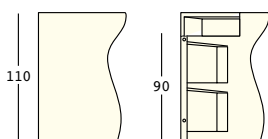

A4601

Kit sabbia essicata/
Dried sand kit

bartolomeo corner light

design JoeVelluto (JVLT)

STRUTTURA/STRUCTURE

PE - Polietilene/Polyethylene
colore base/basic colour

GROSS WEIGHT:

kg 29,1