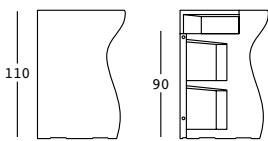

bartolomeo corner

design JoeVelluto (JVLT)

STRUTTURA/STRUCTURE

PE - Polietilene/Polyethylene
colore base/basic colour

6278

GROSS WEIGHT:

kg 29,1

DETAILS: