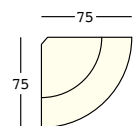

A4601

Kit sabbia essicata/
Dried sand kit

bartolomeo corner light

design JoeVelluto (JVLT)

STRUTTURA/STRUCTURE

GROSS WEIGHT:

kg 29,1

DETAILS: