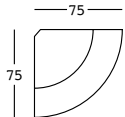

bartolomeo corner

design JoeVelluto (JVLT)

STRUTTURA/STRUCTURE

PE - Polietilene/Polyethylene
colore base/basic colour

6278

GROSS WEIGHT:

kg 29,1

DETAILS:

A4601

Kit sabbia essicata/
Dried sand kit

bartolomeo corner light

design JoeVelluto (JVLT)

STRUTTURA/STRUCTURE

GROSS WEIGHT:

kg 29,1

DETAILS:

bartolomeo corner accessories

A4406 bartolomeo corner piano/ bartolomeo corner top

MATERIAL:

Polietilene alimentare/
FDA polyethylene

GROSS WEIGHT:

kg 2

DETAILS:

Completo di 3 viti in inox/
With 3 inox screws