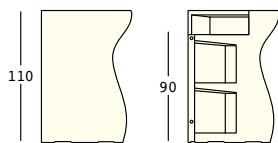

A4601

Kit sabbia essicata/
Dried sand kit

bartolomeo corner light

design JoeVelluto (JVLT)

STRUTTURA/STRUCTURE

GROSS WEIGHT:

kg 29,1

DETAILS: