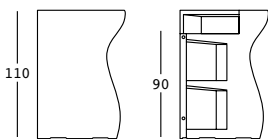

bartolomeo corner

design JoeVelluto (JVLT)

STRUTTURA/STRUCTURE

PE - Polietilene/Polyethylene
colore base/basic colour

6278

GROSS WEIGHT:

kg 29,1

DETAILS:

A4601

Kit sabbia essicata/
Dried sand kit

bartolomeo corner light

design JoeVelluto (JVLT)

STRUTTURA/STRUCTURE

GROSS WEIGHT:

kg 29,1

DETAILS: