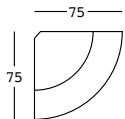

bartolomeo corner

design JoeVelluto (JVLT)

STRUTTURA/STRUCTURE

PE - Polietilene/Polyethylene
colore base/basic colour

6278

GROSS WEIGHT:

kg 29,1

DETAILS:

A4601

Kit sabbia essicata/
Dried sand kit

bartolomeo corner light

design JoeVelluto (JVLT)

STRUTTURA/STRUCTURE

GROSS WEIGHT:

kg 29,1

DETAILS: