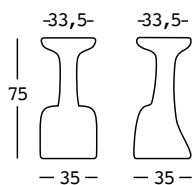

armillaria stool

design Odo Fioravanti

STRUTTURA/STRUCTURE

PE - Polietilene/Polyethylene
colore base/basic colour

6249

GROSS WEIGHT:

kg 6,1

ACCESSORIES: