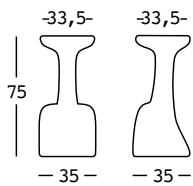

armillaria stool

design Odo Fioravanti

STRUTTURA/STRUCTURE

PE - Polietilene/Polyethylene
colore base/basic colour

6249

GROSS WEIGHT:

kg 6,1

ACCESSORIES: