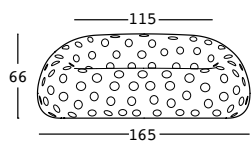

airball sofa

design Alberto Brogliato

STRUTTURA/STRUCTURE

PE - Polietilene/Polyethylene
colore base/basic colour

6283

C2

GROSS WEIGHT:

kg 30,2

DETAILS:

Fori da 6 cm/
6 cm holes

airball sofa light

design Alberto Brogliato

STRUTTURA/STRUCTURE

PE - Polietilene/Polyethylene
colore base/basic colour

6283

KIT LUCE/LIGHT KIT