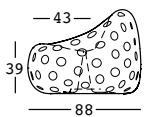

airball sofa

design Alberto Brogliato

STRUTTURA/STRUCTURE

PE - Polietilene/Polyethylene
colore base/basic colour

6283

C2

GROSS WEIGHT:

kg 30,2

DETAILS:

Fori da 6 cm/
6 cm holes

airball sofa light

design Alberto Brogliato

STRUTTURA/STRUCTURE

PE - Polietilene/Polyethylene
colore base/basic colour

6283

KIT LUCE/LIGHT KIT