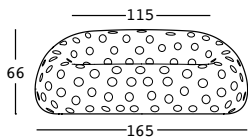

airball sofa

design Alberto Brogliato

STRUTTURA/STRUCTURE

PE - Polietilene/Polyethylene
colore base/basic colour

6283

C2

GROSS WEIGHT:

kg 30,2

DETAILS:

Fori da 6 cm/
6 cm holes

airball sofa light

design Alberto Brogliato

STRUTTURA/STRUCTURE

PE - Polietilene/Polyethylene
colore base/basic colour

6283

KIT LUCE/LIGHT KIT