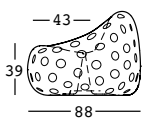

airball sofa

design Alberto Brogliato

STRUTTURA/STRUCTURE

PE - Polietilene/Polyethylene
colore base/basic colour

6283

C2

GROSS WEIGHT:

kg 30,2

DETAILS:

Fori da 6 cm/
6 cm holes

airball sofa light

design Alberto Brogliato

STRUTTURA/STRUCTURE

PE - Polietilene/Polyethylene
colore base/basic colour

6283

KIT LUCE/LIGHT KIT