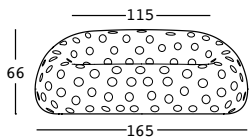

STRUTTURA/STRUCTURE

PE - Polietilene/Polyethylene
colore base/basic colour

6283

KIT LUCE/LIGHT KIT