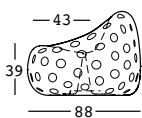

airball sofa

design Alberto Brogliato

STRUTTURA/STRUCTURE

PE - Polietilene/Polyethylene
colore base/basic colour

6283

GROSS WEIGHT:

kg 30,2

DETAILS:

Fori da 6 cm/
6 cm holes

airball sofa light

design Alberto Brogliato

STRUTTURA/STRUCTURE

PE - Polietilene/Polyethylene
colore base/basic colour

6283

KIT LUCE/LIGHT KIT

GROSS WEIGHT: