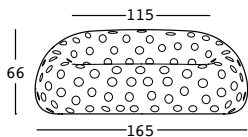

airball sofa

design Alberto Brogliato

STRUTTURA/STRUCTURE

PE - Polietilene/Polyethylene
colore base/basic colour

6283

GROSS WEIGHT:

kg 30,2

DETAILS:

Fori da 6 cm/
6 cm holes

airball sofa light

design Alberto Brogliato

STRUTTURA/STRUCTURE

PE - Polietilene/Polyethylene
colore base/basic colour

6283

KIT LUCE/LIGHT KIT

GROSS WEIGHT: