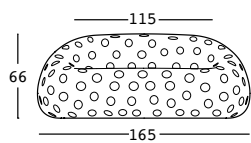

airball sofa

design Alberto Brogliato

STRUTTURA/STRUCTURE

PE - Polietilene/Polyethylene
colore base/basic colour

6283

GROSS WEIGHT:

kg 30,2

DETAILS:

Fori da 6 cm/
6 cm holes

airball sofa light

design Alberto Brogliato

STRUTTURA/STRUCTURE

PE - Polietilene/Polyethylene
colore base/basic colour

6283

KIT LUCE/LIGHT KIT

GROSS WEIGHT: