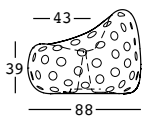

airball sofa

design Alberto Brogliato

STRUTTURA/STRUCTURE

PE - Polietilene/Polyethylene
colore base/basic colour

6283

GROSS WEIGHT:

kg 30,2

DETAILS:

Fori da 6 cm/
6 cm holes

airball sofa light

design Alberto Brogliato

STRUTTURA/STRUCTURE

PE - Polietilene/Polyethylene
colore base/basic colour

6283

KIT LUCE/LIGHT KIT

GROSS WEIGHT: