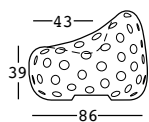

airball armchair

design Alberto Brogliato

STRUTTURA/STRUCTURE

PE - Polietilene/Polyethylene
colore base/basic colour

6284

○
C2

GROSS WEIGHT:

kg 16,2

DETAILS:

Fori da 6 cm/
6 cm holes

airball armchair light

design Alberto Brogliato

STRUTTURA/STRUCTURE PE - Polietilene/Polyethylene
colore base/basic colour

KIT LUCE/LIGHT KIT

KIT LUCE/LIGHT KIT

6284

GROSS WEIGHT:

kg 16,2

DETAILS:

Fori da 6 cm/
6 cm holes

A4572 - outdoor

dettagli/details

Guscio in policarbonato/
Polycarbonate shell

Guarnizione a tenuta/
Gasket seal