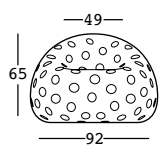

airball armchair

design Alberto Brogliato

STRUTTURA/STRUCTURE

PE - Polietilene/Polyethylene
colore base/basic colour

6284

○
C2

GROSS WEIGHT:

kg 16,2

DETAILS:

Fori da 6 cm/
6 cm holes

airball armchair light

design Alberto Brogliato

STRUTTURA/STRUCTURE PE - Polietilene/Polyethylene
colore base/basic colour

KIT LUCE/LIGHT KIT

KIT LUCE/LIGHT KIT

6284

GROSS WEIGHT:

kg 16,2

DETAILS:

Fori da 6 cm/
6 cm holes

A4572 - outdoor

dettagli/details

Guscio in policarbonato/
Polycarbonate shell

Guarnizione a tenuta/
Gasket seal