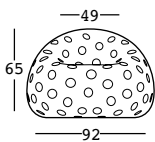

airball armchair

design Alberto Brogliato

STRUTTURA/STRUCTURE

PE - Polietilene/Polyethylene
colore base/basic colour

6284

C2

GROSS WEIGHT:

kg 16,2

DETAILS:

Fori da 6 cm/
6 cm holes

airball armchair light

design Alberto Brogliato

STRUTTURA/STRUCTURE PE - Polietilene/Polyethylene
colore base/basic colour

6284

C2

KIT LUCE/LIGHT KIT

GROSS WEIGHT:

kg 16,2

DETAILS:

Fori da 6 cm/
6 cm holes

- A4182** kit luce LED per esterni/outdoor LED light kit
- A4688** kit luce LED naturale per esterni outdoor natural LED light kit
- A4572** kit luce LED per esterni opalino Opaline outdoor LED light kit
- A4690** kit luce LED naturale per esterni opalino Opaline outdoor natural LED light kit
- A4722** kit luce LED RGB per esterni con telecomando Outdoor RGB LED light kit w/remote control
- A4729** kit luce LED RGB per esterni opalino con telec. Opaline outdoor RGB LED light kit w/remote control
- A4724** kit luce LED RGB per esterni Outdoor RGB LED light kit
- A4730** kit luce LED RGB per esterni opalino Opaline outdoor RGB LED light kit
- A4307** kit luce LED RGB per interni/esterni con telec. Indoor/outdoor RGB LED light kit w/remote control
- A4447** kit luce LED RGB per interni/esterni senza trasformatore con telec./Indoor/outdoor RGB LED light kit without transformer w/remote control
- A4573** kit luce LED RGB per interni/esterni opalino con telecomando/Opaline indoor/outdoor RGB LED light kit w/remote control
- A4744** kit LED RGB a batteria per interni/esterni bluetooth bluetooth RGB LED light kit with battery indoor/outdoor