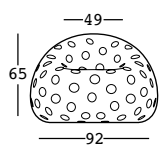

airball armchair

design Alberto Brogliato

STRUTTURA/STRUCTURE

PE - Polietilene/Polyethylene
colore base/basic colour

6284

C2

GROSS WEIGHT:

kg 16,2

DETAILS:

Fori da 6 cm/
6 cm holes

airball armchair light

design Alberto Brogliato

STRUTTURA/STRUCTURE PE - Polietilene/Polyethylene
colore base/basic colour

6284

C2

KIT LUCE/LIGHT KIT

GROSS WEIGHT:

kg 16,2

DETAILS:

Fori da 6 cm/
6 cm holes

- A4182** kit luce LED per esterni/outdoor LED light kit
- A4688** kit luce LED naturale per esterni outdoor natural LED light kit
- A4572** kit luce LED per esterni opalino Opaline outdoor LED light kit
- A4690** kit luce LED naturale per esterni opalino Opaline outdoor natural LED light kit
- A4722** kit luce LED RGB per esterni con telecomando Outdoor RGB LED light kit w/remote control
- A4729** kit luce LED RGB per esterni opalino con telec. Opaline outdoor RGB LED light kit w/remote control
- A4724** kit luce LED RGB per esterni Outdoor RGB LED light kit
- A4730** kit luce LED RGB per esterni opalino Opaline outdoor RGB LED light kit
- A4307** kit luce LED RGB per interni/esterni con telec. Indoor/outdoor RGB LED light kit w/remote control
- A4447** kit luce LED RGB per interni/esterni senza trasformatore con telec./Indoor/outdoor RGB LED light kit without transformer w/remote control
- A4573** kit luce LED RGB per interni/esterni opalino con telecomando/Opaline indoor/outdoor RGB LED light kit w/remote control
- A4744** kit LED RGB a batteria per interni/esterni bluetooth bluetooth RGB LED light kit with battery indoor/outdoor