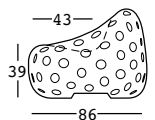

airball armchair

design Alberto Brogliato

STRUTTURA/STRUCTURE

PE - Polietilene/Polyethylene
colore base/basic colour

6284

C2

GROSS WEIGHT:

kg 16,2

DETAILS:

Fori da 6 cm/
6 cm holes

airball armchair light

design Alberto Brogliato

STRUTTURA/STRUCTURE PE - Polietilene/Polyethylene
colore base/basic colour

6284

C2

KIT LUCE/LIGHT KIT

GROSS WEIGHT:

kg 16,2

DETAILS:

Fori da 6 cm/
6 cm holes

- A4182** kit luce LED per esterni/outdoor LED light kit
- A4688** kit luce LED naturale per esterni outdoor natural LED light kit
- A4572** kit luce LED per esterni opalino Opaline outdoor LED light kit
- A4690** kit luce LED naturale per esterni opalino Opaline outdoor natural LED light kit
- A4722** kit luce LED RGB per esterni con telecomando Outdoor RGB LED light kit w/remote control
- A4729** kit luce LED RGB per esterni opalino con telec. Opaline outdoor RGB LED light kit w/remote control
- A4724** kit luce LED RGB per esterni Outdoor RGB LED light kit
- A4730** kit luce LED RGB per esterni opalino Opaline outdoor RGB LED light kit
- A4307** kit luce LED RGB per interni/esterni con telec. Indoor/outdoor RGB LED light kit w/remote control
- A4447** kit luce LED RGB per interni/esterni senza trasformatore con telec./Indoor/outdoor RGB LED light kit without transformer w/remote control
- A4573** kit luce LED RGB per interni/esterni opalino con telecomando/Opaline indoor/outdoor RGB LED light kit w/remote control
- A4744** kit LED RGB a batteria per interni/esterni bluetooth bluetooth RGB LED light kit with battery indoor/outdoor