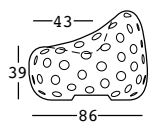

airball armchair

design Alberto Brogliato

STRUTTURA/STRUCTURE

PE - Polietilene/Polyethylene
colore base/basic colour

6284

C2

GROSS WEIGHT:

kg 16,2

DETAILS:

Fori da 6 cm/
6 cm holes

airball armchair light

design Alberto Brogliato

STRUTTURA/STRUCTURE PE - Polietilene/Polyethylene
colore base/basic colour

6284

C2

KIT LUCE/LIGHT KIT