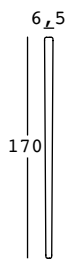

leaf + flower

design Emo Design

STRUTTURA/STRUCTURE

PE - Polietilene/Polyethylene
colore base/basic colour

LEAF

6252 - LEAF
6251 - FLOWER

FLOWER

GROSS WEIGHT:

6252 kg 1,4

6251 kg 2,4

DETAILS:

2 pcs. per imballo/
2 pcs. for pack