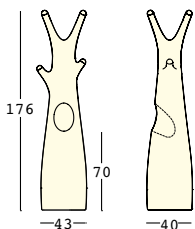

STRUTTURA/STRUCTURE

PE - Polietilene/Polyethylene
colore base/basic colour

8261

APPENDICI/END
colore base/basic colour

A4315

GROSS WEIGHT:

kg 13,1

DETAILS: