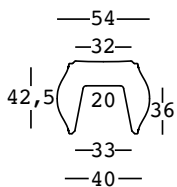

fuzzy stool

design Eddy Antonello

STRUTTURA/STRUCTURE

PE - Polietilene/Polyethylene
colore base/basic colour

6236

CAPACITY:

Lt 18

GROSS WEIGHT: