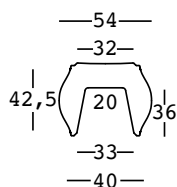

fuzzy stool

design Eddy Antonello

STRUTTURA/STRUCTURE

CAPACITY:

Lt 18

GROSS WEIGHT:

kg 6,9

ACCESSORIES: