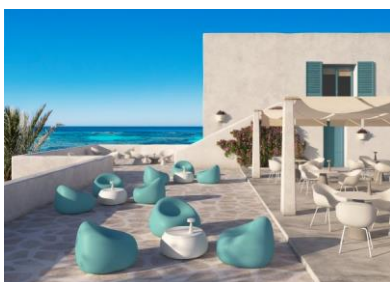

Gumball Family