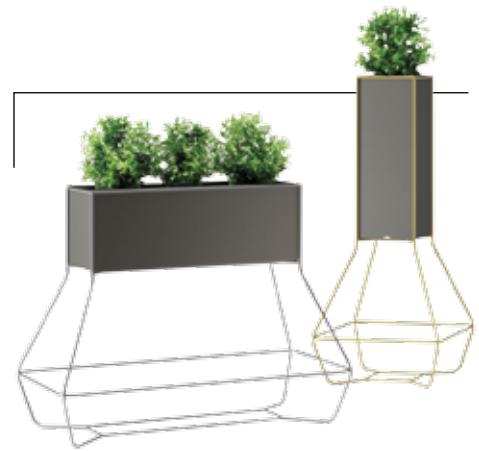

STEP OUTSIDE

As the technology behind porcelain printing advances, more and more companies are expanding their collections to include printed external tiles. SACW Paving, the exteriors arm of Stone & Ceramic Warehouse, has released its Oporto range (H60xW60cm), £83 per sqm, with a realistic concrete-effect finish. Fade- and frost-resistant, the tiles will stand up to even Britain's worst weather. For an on-trend seamless look, try matching them to your internal flooring. (020 8993 5545; sacwpaving.co.uk)

Interactive image gallery
Download the GD app

Growing up

If you're looking for a design-led planter for an urban terrace, the Halful collection from Italian brand Plust could be what you need. Conceived by Joe Velluto, recycled plastic pots are mounted on geometric wire structures, available in steel, yellow, white, green and blue. Choose from three sizes – Halful 25 (H130xW62xD62cm), £705, Halful 30 (H90xW62xD62cm), £629, or Halful 80 (H90xW110xD62cm), £763. (+39 04 4478 8200; plust.it)

Gardens

The best buys for your outdoor space

Words *Emily Seymour*

The free Flower Power app from Parrot uses a sensor stick, £49, that sits in the soil to measure moisture, temperature, light and fertility, and notifies you when your plants need attention. For extra help, the H2O water reservoir will add water when needed. (parrot.com/uk)

MODERN TWIST

The contemporary: The Twins chair (H89xW85xD75cm), by MUT Design for Expormim, uses a custom-designed waterproof synthetic material to ensure it's ideal for garden seating. Shown in Batyline mesh in blue, £882, Encompass (02392 412 145; encompassco.com).